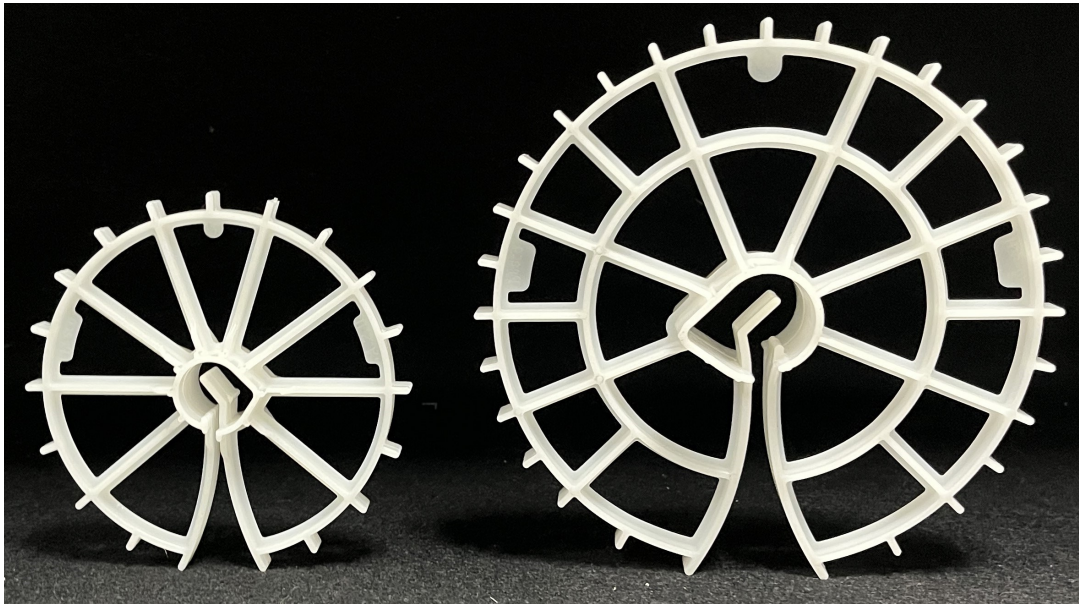

# Preco®

Concrete Accessories

A DCA Brand

**NEW!**

## SPACER WHEELS

**W0236 2" Cover Spacer Wheel**

**#3 - #6 Rebar**

**275 pcs. / ctn.**

**Part# 251003588**

**W0348 3" Cover Spacer Wheel**

**#4 - #8 Rebar**

**95 pcs. / ctn.**